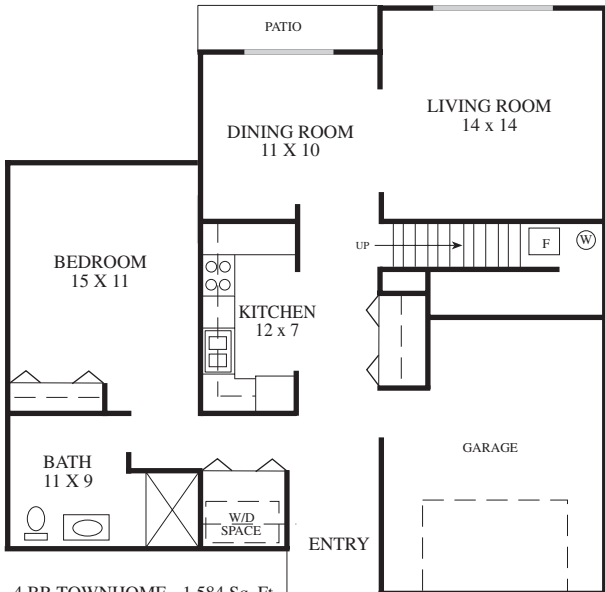

Specially  
Designed  
4 Bed-  
room

4 BR TOWNHOME  
2ND FLOOR PLAN

4 BR TOWNHOME - 1,584 Sq. Ft.  
1ST FLOOR PLAN